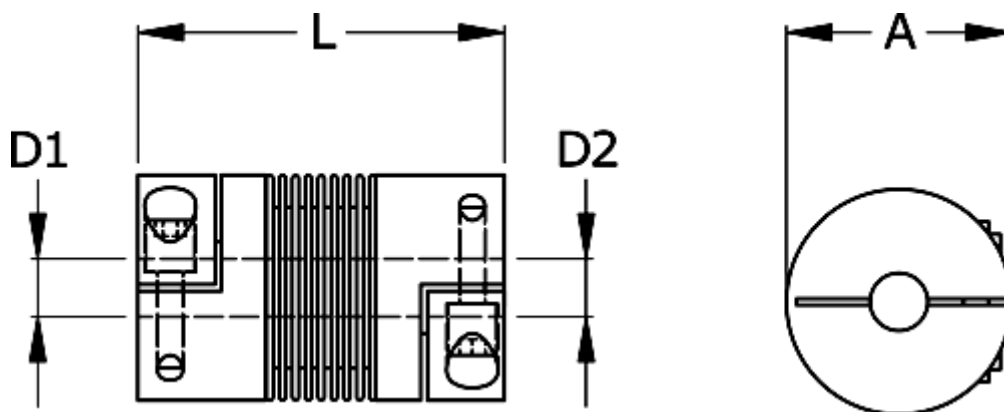

Data Sheet

Article number: 3330400300653030

Description: Bellow coupling type 4 size30
Length 65 mm, bore 30/30 mm

Measures

A	= 56
D1	= 30
D2	= 30
L	= 65
Nom. torque NM (Tkn)	= 30